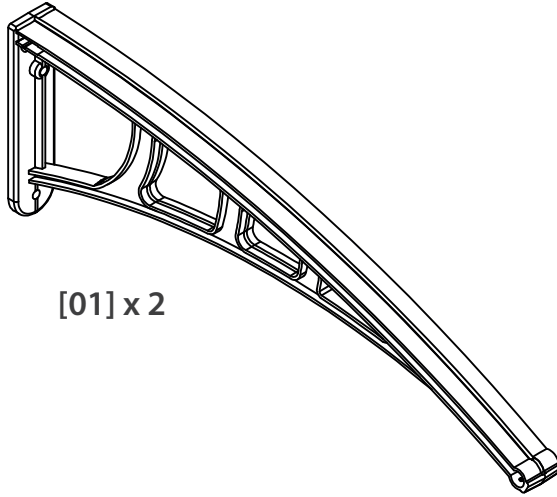

EN IMPORTANT - Please read carefully the separate safety guide before use.

TR ÖNEMLİ Kullanmadan önce emniyet kurallarını lütfen dikkatle okuyun.

[01] x 2