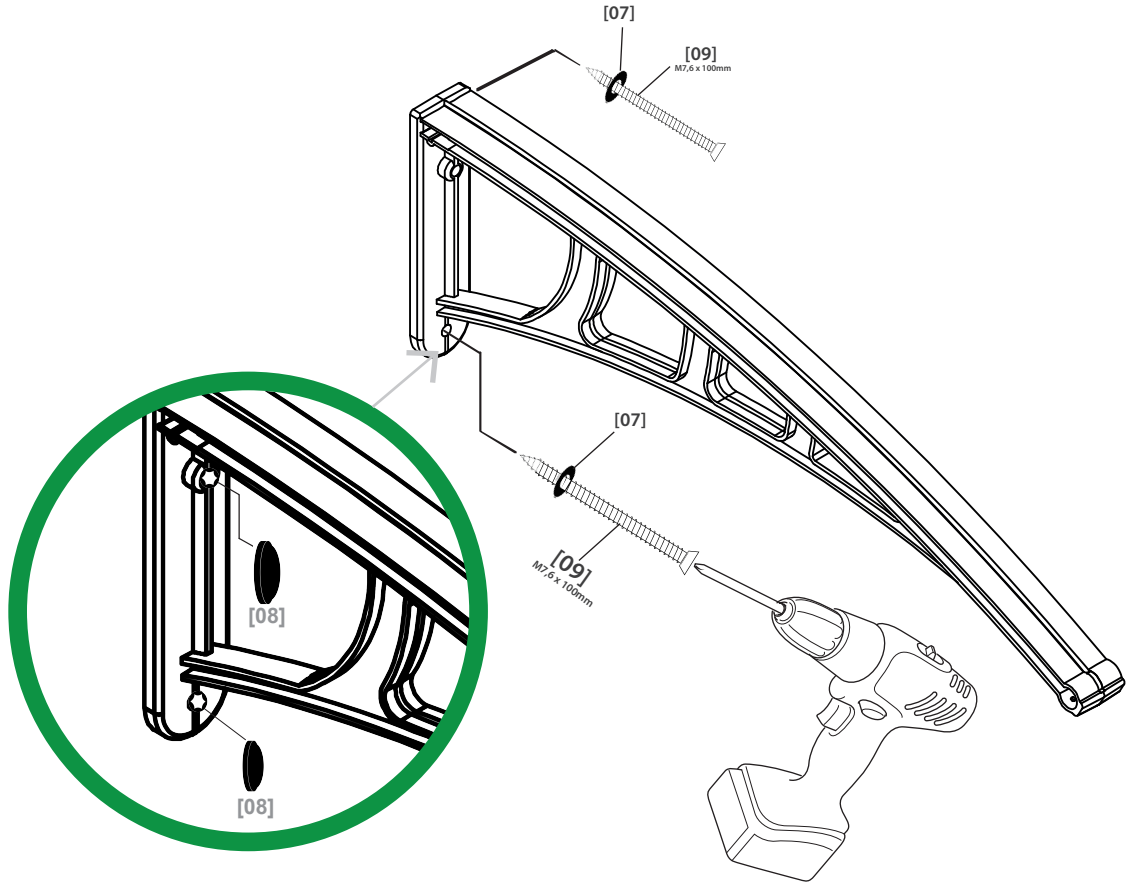

EN

Instructions

- ✓ The instructions outlined below are intended to ensure your safety. Please read the safety manual and the instruction manual carefully before undertaking the canopy construction or mounting.
- ✓ Ensure that the instruction manual is retained for future reference.
- ✓ The canopy must be installed by a minimum of 2 adults who are proficient in the skills required to complete the task as outlined in the instruction manual.
- ✓ The mounting screws supplied are suitable for concrete and brick walls.
- ✓ Ensure safety eyewear is worn when drilling, chiseling and handling concrete.
- ✓ Ensure protective gloves are worn if handling concrete.
- ✓ Do not construct, mount or use this product if it damaged or elements are missing.
- ✓ Do not modify the construction or design of this product. Failure to follow this instruction could lead to injury, death or property damage.
- ✓ Refrain from using this canopy for anything other than its intended purpose.
- ✓ Ensure that you have all the tools specified in the instruction manual available before undertaking the canopy construction or mounting.
- ✓ This product is intended for outdoor use only.
- ✓ This product is intended for domestic use only.
- ✓ Do not over tighten the screws, nuts or bolts provided. Check at least once a year that the screws, nuts or bolts are still safely tightened. Retighten them if needed.
- ✓ Handle any tool used carefully and in accordance with their instructions.
- ✓ Do not hang any load off the product.

[10] x 4

5

[07] x 4

[08] x 4

[09] x 4
M7,6 x 100mm

6

Silikon ile sabitlemeniz tavsiye edilir.
Fixing with silicone is recommended.