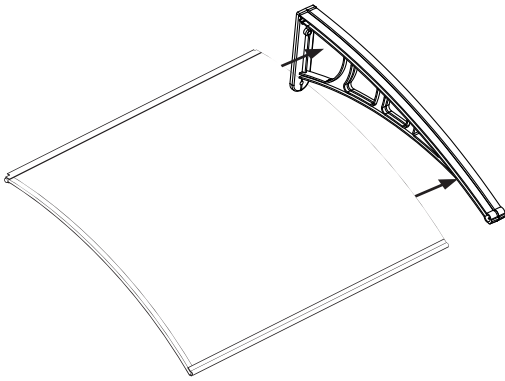

TR Kurulum

EN Installation

1

2

3

4

5

6

240 cm ürün montajı için uygulanacak adım.
Step to be applied for 240 cm product assembly.

[06] x 4