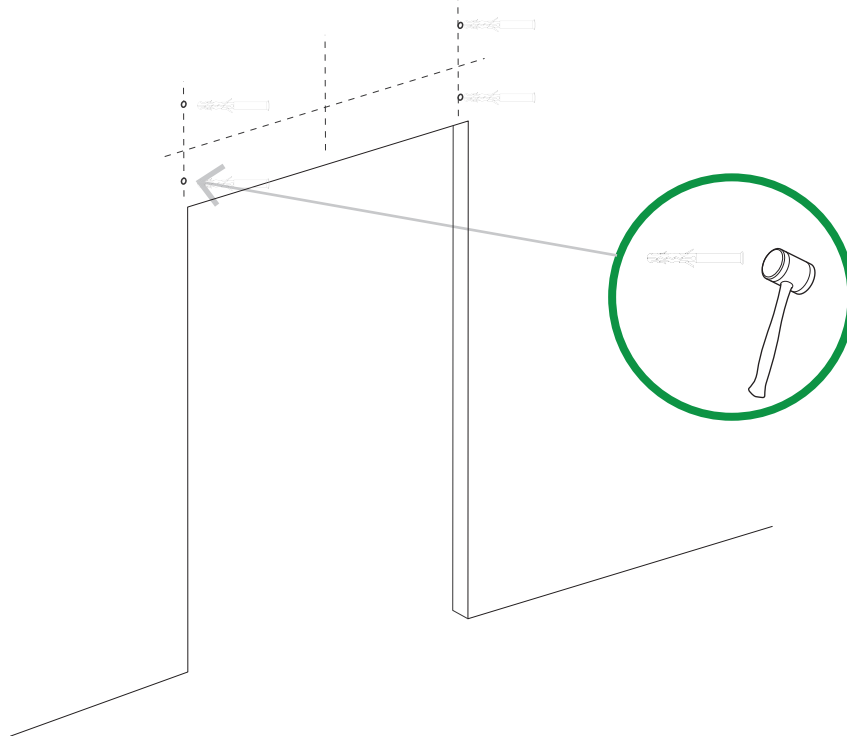

EN

Instructions

- ✓ The instructions outlined below are intended to ensure your safety. Please read the safety manual and the instruction manual carefully before undertaking the canopy construction or mounting.
- ✓ Ensure that the instruction manual is retained for future reference.
- ✓ The canopy must be installed by a minimum of 2 adults who are proficient in the skills required to complete the task as outlined in the instruction manual.
- ✓ The mounting screws supplied are suitable for concrete and brick walls.
- ✓ Ensure safety eyewear is worn when drilling, chiseling and handling concrete.
- ✓ Ensure protective gloves are worn if handling concrete.
- ✓ Do not construct, mount or use this product if it damaged or elements are missing.
- ✓ Do not modify the construction or design of this product. Failure to follow this instruction could lead to injury, death or property damage.
- ✓ Refrain from using this canopy for anything other than its intended purpose.
- ✓ Ensure that you have all the tools specified in the instruction manual available before undertaking the canopy construction or mounting.
- ✓ This product is intended for outdoor use only.
- ✓ This product is intended for domestic use only.
- ✓ Do not over tighten the screws, nuts or bolts provided. Check at least once a year that the screws, nuts or bolts are still safely tightened. Retighten them if needed.
- ✓ Handle any tool used carefully and in accordance with their instructions.
- ✓ Do not hang any load off the product.

3

4

5

6

240 cm ürün montajı için uygulanacak adım.
Step to be applied for 240 cm product assembly.

[06] x 4

3

4

[10] x 4

5

[07] x 4

[08] x 4

[09] x 4
M7,6 x 100mm

6

Silikon ile sabitlemeniz tavsiye edilir.
Fixing with silicone is recommended.