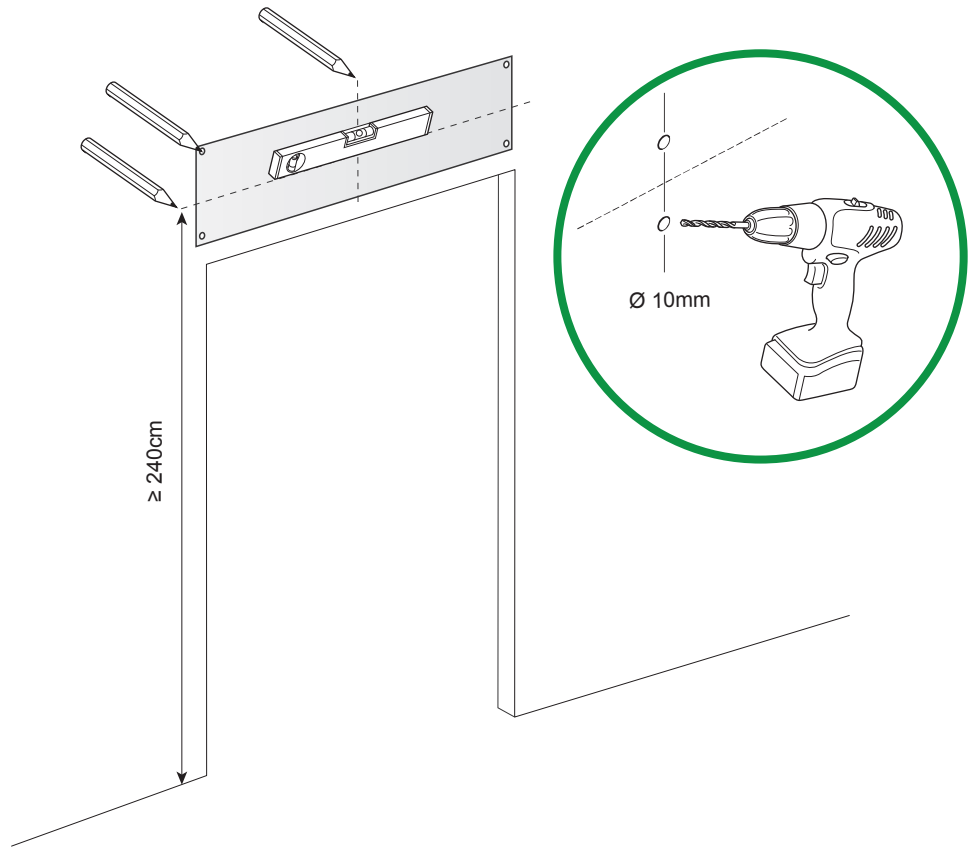

EN

Instructions

- ✓ The instructions outlined below are intended to ensure your safety. Please read the safety manual and the instruction manual carefully before undertaking the canopy construction or mounting.
- ✓ Ensure that the instruction manual is retained for future reference.
- ✓ The canopy must be installed by a minimum of 2 adults who are proficient in the skills required to complete the task as outlined in the instruction manual.
- ✓ The mounting screws supplied are suitable for concrete and brick walls.
- ✓ Ensure safety eyewear is worn when drilling, chiseling and handling concrete.
- ✓ Ensure protective gloves are worn if handling concrete.
- ✓ Do not construct, mount or use this product if it damaged or elements are missing.
- ✓ Do not modify the construction or design of this product. Failure to follow this instruction could lead to injury, death or property damage.
- ✓ Refrain from using this canopy for anything other than its intended purpose.
- ✓ Ensure that you have all the tools specified in the instruction manual available before undertaking the canopy construction or mounting.
- ✓ This product is intended for outdoor use only.
- ✓ This product is intended for domestic use only.
- ✓ Do not over tighten the screws, nuts or bolts provided. Check at least once a year that the screws, nuts or bolts are still safely tightened. Retighten them if needed.
- ✓ Handle any tool used carefully and in accordance with their instructions.
- ✓ Do not hang any load off the product.

3

4

5

6

240 cm ürün montajı için uygulanacak adım.
Step to be applied for 240 cm product assembly.

[06] x 4

3

4