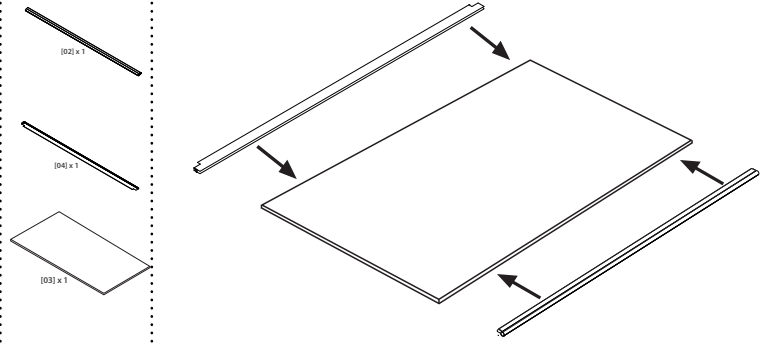

EN

Instructions

- ✓ The instructions outlined below are intended to ensure your safety. Please read the safety manual and the instruction manual carefully before undertaking the canopy construction or mounting.
- ✓ Ensure that the instruction manual is retained for future reference.
- ✓ The canopy must be installed by a minimum of 2 adults who are proficient in the skills required to complete the task as outlined in the instruction manual.
- ✓ The mounting screws supplied are suitable for concrete and brick walls.
- ✓ Ensure safety eyewear is worn when drilling, chiseling and handling concrete.
- ✓ Ensure protective gloves are worn if handling concrete.
- ✓ Do not construct, mount or use this product if it damaged or elements are missing.
- ✓ Do not modify the construction or design of this product. Failure to follow this instruction could lead to injury, death or property damage.
- ✓ Refrain from using this canopy for anything other than its intended purpose.
- ✓ Ensure that you have all the tools specified in the instruction manual available before undertaking the canopy construction or mounting.
- ✓ This product is intended for outdoor use only.
- ✓ This product is intended for domestic use only.
- ✓ Do not over tighten the screws, nuts or bolts provided. Check at least once a year that the screws, nuts or bolts are still safely tightened. Retighten them if needed.
- ✓ Handle any tool used carefully and in accordance with their instructions.
- ✓ Do not hang any load off the product.

[07] x 4

[08] x 4

[09] x 4

[10] x 4

TR Kurulum

EN Installation

1

2