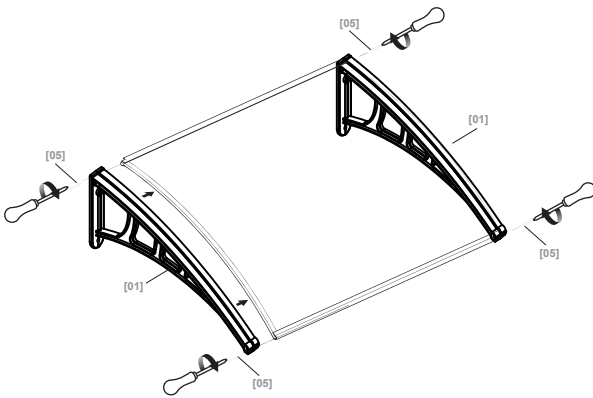

EN

Instructions

- ✓ The instructions outlined below are intended to ensure your safety. Please read the safety manual and the instruction manual carefully before undertaking the canopy construction or mounting.
- ✓ Ensure that the instruction manual is retained for future reference.
- ✓ The canopy must be installed by a minimum of 2 adults who are proficient in the skills required to complete the task as outlined in the instruction manual.
- ✓ The mounting screws supplied are suitable for concrete and brick walls.
- ✓ Ensure safety eyewear is worn when drilling, chiseling and handling concrete.
- ✓ Ensure protective gloves are worn if handling concrete.
- ✓ Do not construct, mount or use this product if it damaged or elements are missing.
- ✓ Do not modify the construction or design of this product. Failure to follow this instruction could lead to injury, death or property damage.
- ✓ Refrain from using this canopy for anything other than its intended purpose.
- ✓ Ensure that you have all the tools specified in the instruction manual available before undertaking the canopy construction or mounting.
- ✓ This product is intended for outdoor use only.
- ✓ This product is intended for domestic use only.
- ✓ Do not over tighten the screws, nuts or bolts provided. Check at least once a year that the screws, nuts or bolts are still safely tightened. Retighten them if needed.
- ✓ Handle any tool used carefully and in accordance with their instructions.
- ✓ Do not hang any load off the product.

[07] x 4

[08] x 4

[09] x 4

[10] x 4

TR Kurulum

EN Installation

1

2

3

4

5

6

240 cm ürün montajı için uygulanacak adım.
Step to be applied for 240 cm product assembly.

[06] x 4

3

4

[10] x 4

5

[07] x 4

[08] x 4

[09] x 4
M7,6 x 100mm

6

Silikon ile sabitlemeniz tavsiye edilir.
Fixing with silicone is recommended.